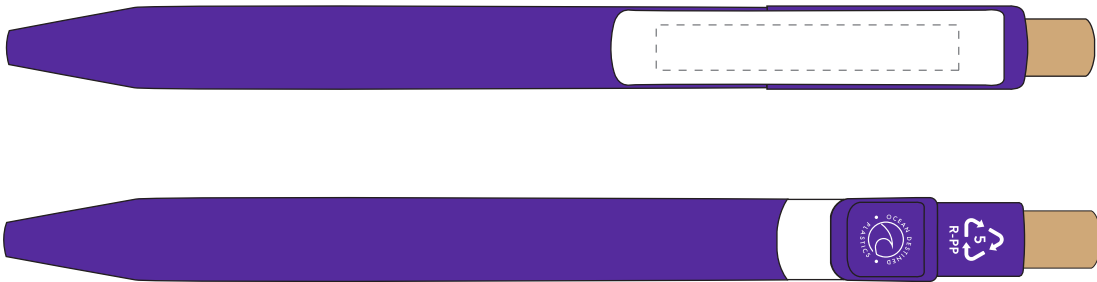

Your Ref:	Quantity:	Product Code: TPC000119
Our Ref:	Version: 1	Product Colour: PURPLE

PRINTING CONCERNS:**PRODUCT INFO:**

We stock this item in the following colours

**PANTONE REFERENCE(S)**

Full colour printing

ARTWORK SCALE 100%

ARTWORK SCALE 100%

Digital print area: 40mm x 6mm

Product Image for visualisation
- colours may vary

The dashed line is to demonstrate print area and will not appear on your printed item